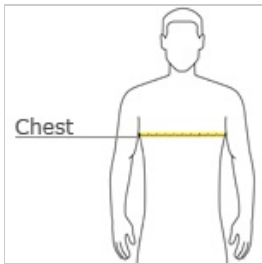

- 5.3-ounce, 100% cotton
- 99/1 cotton/poly (Ash)
- 90/10 cotton/poly (Sport Grey, Antique Cherry Red, Antique Irish Green, Antique Jade Dome, Antique Orange, Antique Sapphire)
- 50/50 cotton/poly (Blackberry, Dark Heather, Heather Military Green, Heather Red, Heathered Sapphire, Lilac, Neon Blue, Neon Green, Russet, Sunset, Tweed, Safety Green, Safety Orange, Safety Pink, Graphite Heather)
- Seamless double-needle 7/8" collar
- Double-needle sleeves and hem
- Taped neck and shoulders
- Tearaway label

Due to the nature of 50/50 cotton/poly neon fabrics, special care must be taken throughout the printing process.

front

back

HOW TO MEASURE

CHEST
With arms down at sides, measure around the upper body, under arms and over the fullest part of the chest.

SIZE CHART

	S	M	L	XL	2XL	3XL
Chest	34-36	38-40	42-44	46-48	50-52	54-56

COLOR INFORMATION

Antique Cherry Red PMS 7427 C	Antique Irish Green PMS 348 C	Antique Jade Dome PMS 7717 C	Antique Orange PMS 7599 C	Antique Sapphire PMS 7706 C	Ash* PMS COOL GREY 3 C	Azalea PMS 224 C	Berry PMS 683 C	Black PMS 426 C	Blackberry PMS 5185 C	Brown Savana PMS WARM GREY 10 C
Cardinal PMS 202 C	Carolina Blue PMS 659 C	Charcoal PMS COOL GREY 10 C	Cobalt PMS 2736 C	Coral Silk PMS 184 C	Corn silk PMS 393 C	Daisy PMS 122 C	Dark Chocolate PMS BLACK 5 C	Dark Heather PMS 446 C	Electric Green PMS 361 C	Forest PMS 5535 C
Garnet PMS 188 C	Gold PMS 1235 C	Graphite Heather PMS 424 C	Gravel PMS COOL GREY 9 C	Heather Military Green PMS 416 C	Heather Red PMS 703 C	Heather Sapphire PMS 7690 C	Heliconia PMS 213 C	Ice Grey PMS 406 C	Indigo Blue PMS 5405 C	Irish Green PMS 340 C
Kiwi	Light Blue	Light Pink	Lilac	Lime	Maroon	Midnight	Military Green	Mint Green	Natural	Navy