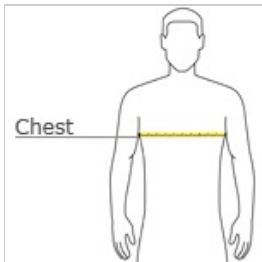

- 5.3-ounce, 100% cotton
- 99/1 cotton/poly (Ash)
- 90/10 cotton/poly (Sport Grey, Antique Cherry Red, Antique Irish Green, Antique Jade Dome, Antique Orange, Antique Sapphire)
- 50/50 cotton/poly (Blackberry, Dark Heather, Heather Military Green, Heather Red, Heathered Sapphire, Lilac, Neon Blue, Neon Green, Russet, Sunset, Tweed, Safety Green, Safety Orange, Safety Pink, Graphite Heather)
- Seamless double-needle 7/8" collar
- Double-needle sleeves and hem
- Taped neck and shoulders
- Tearaway label

Due to the nature of 50/50 cotton/poly neon fabrics, special care must be taken throughout the printing process.

front

back

HOW TO MEASURE

CHEST
With arms down at sides, measure around the upper body, under arms and over the fullest part of the chest.

SIZE CHART

	S	M	L	XL	2XL	3XL
Chest	34-36	38-40	42-44	46-48	50-52	54-56

COLOR INFORMATION

Antique Cherry Red PMS 7427 C	Antique Irish Green PMS 348 C	Antique Jade Dome PMS 7717 C	Antique Orange PMS 7599 C	Antique Sapphire PMS 7706 C	Ash* PMS COOL GREY 3 C	Azalea PMS 224 C	Berry PMS 683 C	Black PMS 426 C	Blackberry PMS 5185 C	Brown Savana PMS WARM GREY 10 C
Cardinal PMS 202 C	Carolina Blue PMS 659 C	Charcoal PMS COOL GREY 10 C	Cobalt PMS 2736 C	Coral Silk PMS 184 C	Corn silk PMS 393 C	Daisy PMS 122 C	Dark Chocolate PMS BLACK 5 C	Dark Heather PMS 446 C	Electric Green PMS 361 C	Forest PMS 5535 C
Garnet PMS 188 C	Gold PMS 1235 C	Graphite Heather PMS 424 C	Gravel PMS COOL GREY 9 C	Heather Military Green PMS 416 C	Heather Red PMS 703 C	Heather Sapphire PMS 7690 C	Heliconia PMS 213 C	Ice Grey PMS 406 C	Indigo Blue PMS 5405 C	Irish Green PMS 340 C
Kiwi	Light Blue	Light Pink	Lilac	Lime	Maroon	Midnight	Military Green	Mint Green	Natural	Navy